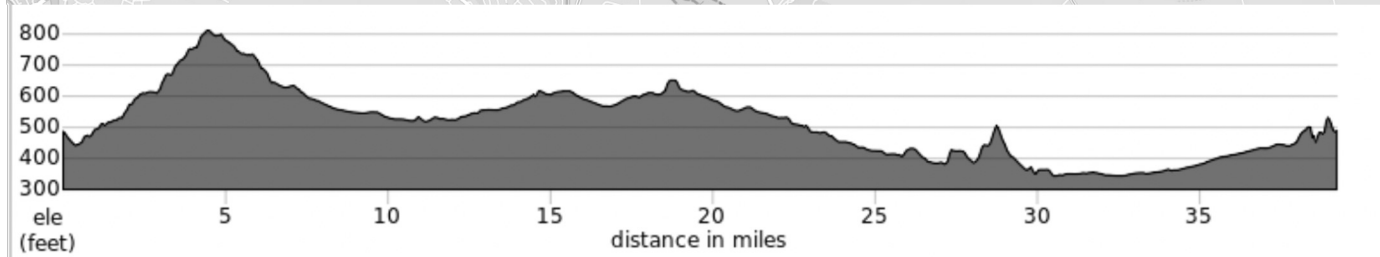

Valley Spokesmen Bicycle Club 48th Cinderella Lite Route – April 13, 2024

- A. Rest Stop Christensen Middle School
- B. Vintage Hills Rest Stop

Medical Emergency – 911

Flats, Mechanical, SAG's

510-634-1437

20.1	↑	Continue onto S Livermore Ave
20.6	←	Left onto Concannon Blvd
22.7	←	Left onto Holmes St
23.8	↑	Continue onto Vallecitos Rd
24.1	→	Right onto E Vineyard Ave
28.0	←	Left onto Touriga Dr
28.8	→	Right onto Concord St
28.8	←	Left into Vintage Hills Rest Stop
28.9	⚓	Vintage Hills School Rest Stop
28.9	←	Exit Rest Stop, Turn left onto Concord St
29.2	←	Left onto Palomino Dr
29.3	→	Right onto Bernal Ave
30.0	↑	Continue onto Valley Ave
30.8	→	Right onto Kolln St
31.3	→	Right onto Mohr Ave
31.6	←	Left onto Kamp Dr
32.1	→	Right onto Stoneridge Dr
33.5	↑	Becomes W Jack London Blvd
36.9	←	Left onto Murrieta Blvd
37.5	←	Left onto Portola Ave
38.6	→	Right onto Campus Hill Dr
39.0	←	Left onto Bellington Common/Campus Loop
39.2	→	Right into Las Positas College Parking Lot
39.2	↑	Congratulations. You have completed the 48th Cinderella Classic Lite Route.
39.2	📍	End of route