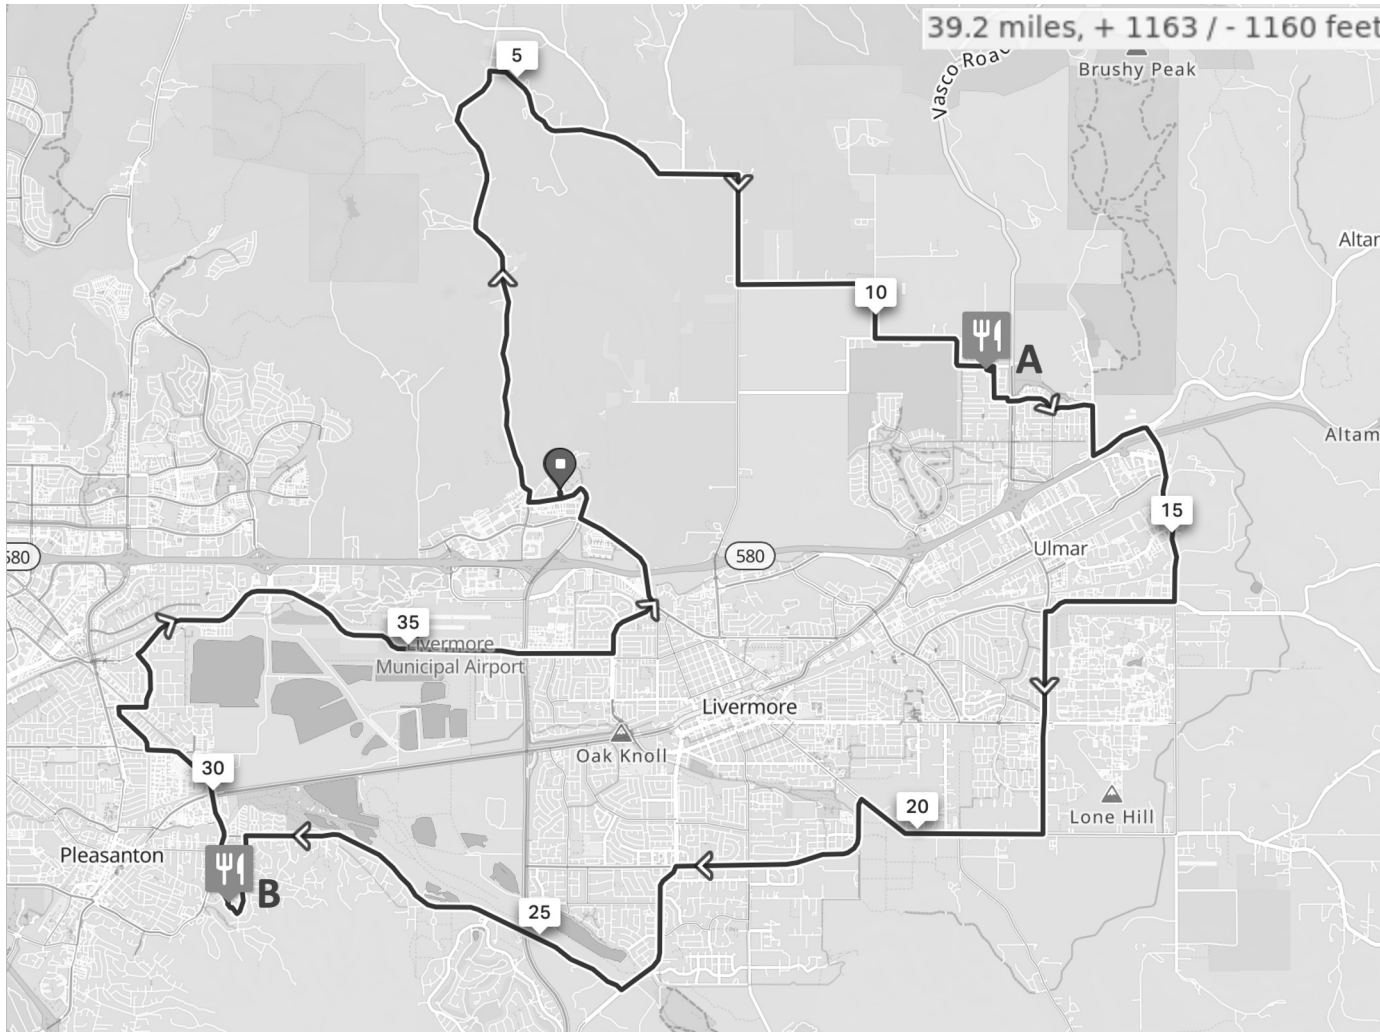

Valley Spokesmen Bicycle Club 48th Cinderella Lite Route – April 13, 2024

- A. Rest Stop Christensen Middle School
- B. Vintage Hills Rest Stop

Medical Emergency – 911

Flats, Mechanical, SAG's

510-634-1437

DO NOT TEXT

We need to talk with you

ATTENTION RIDERS:

It is your obligation to obey the

“Rules of the Road”

Local police will be monitoring

The route and ticketing

Violators.