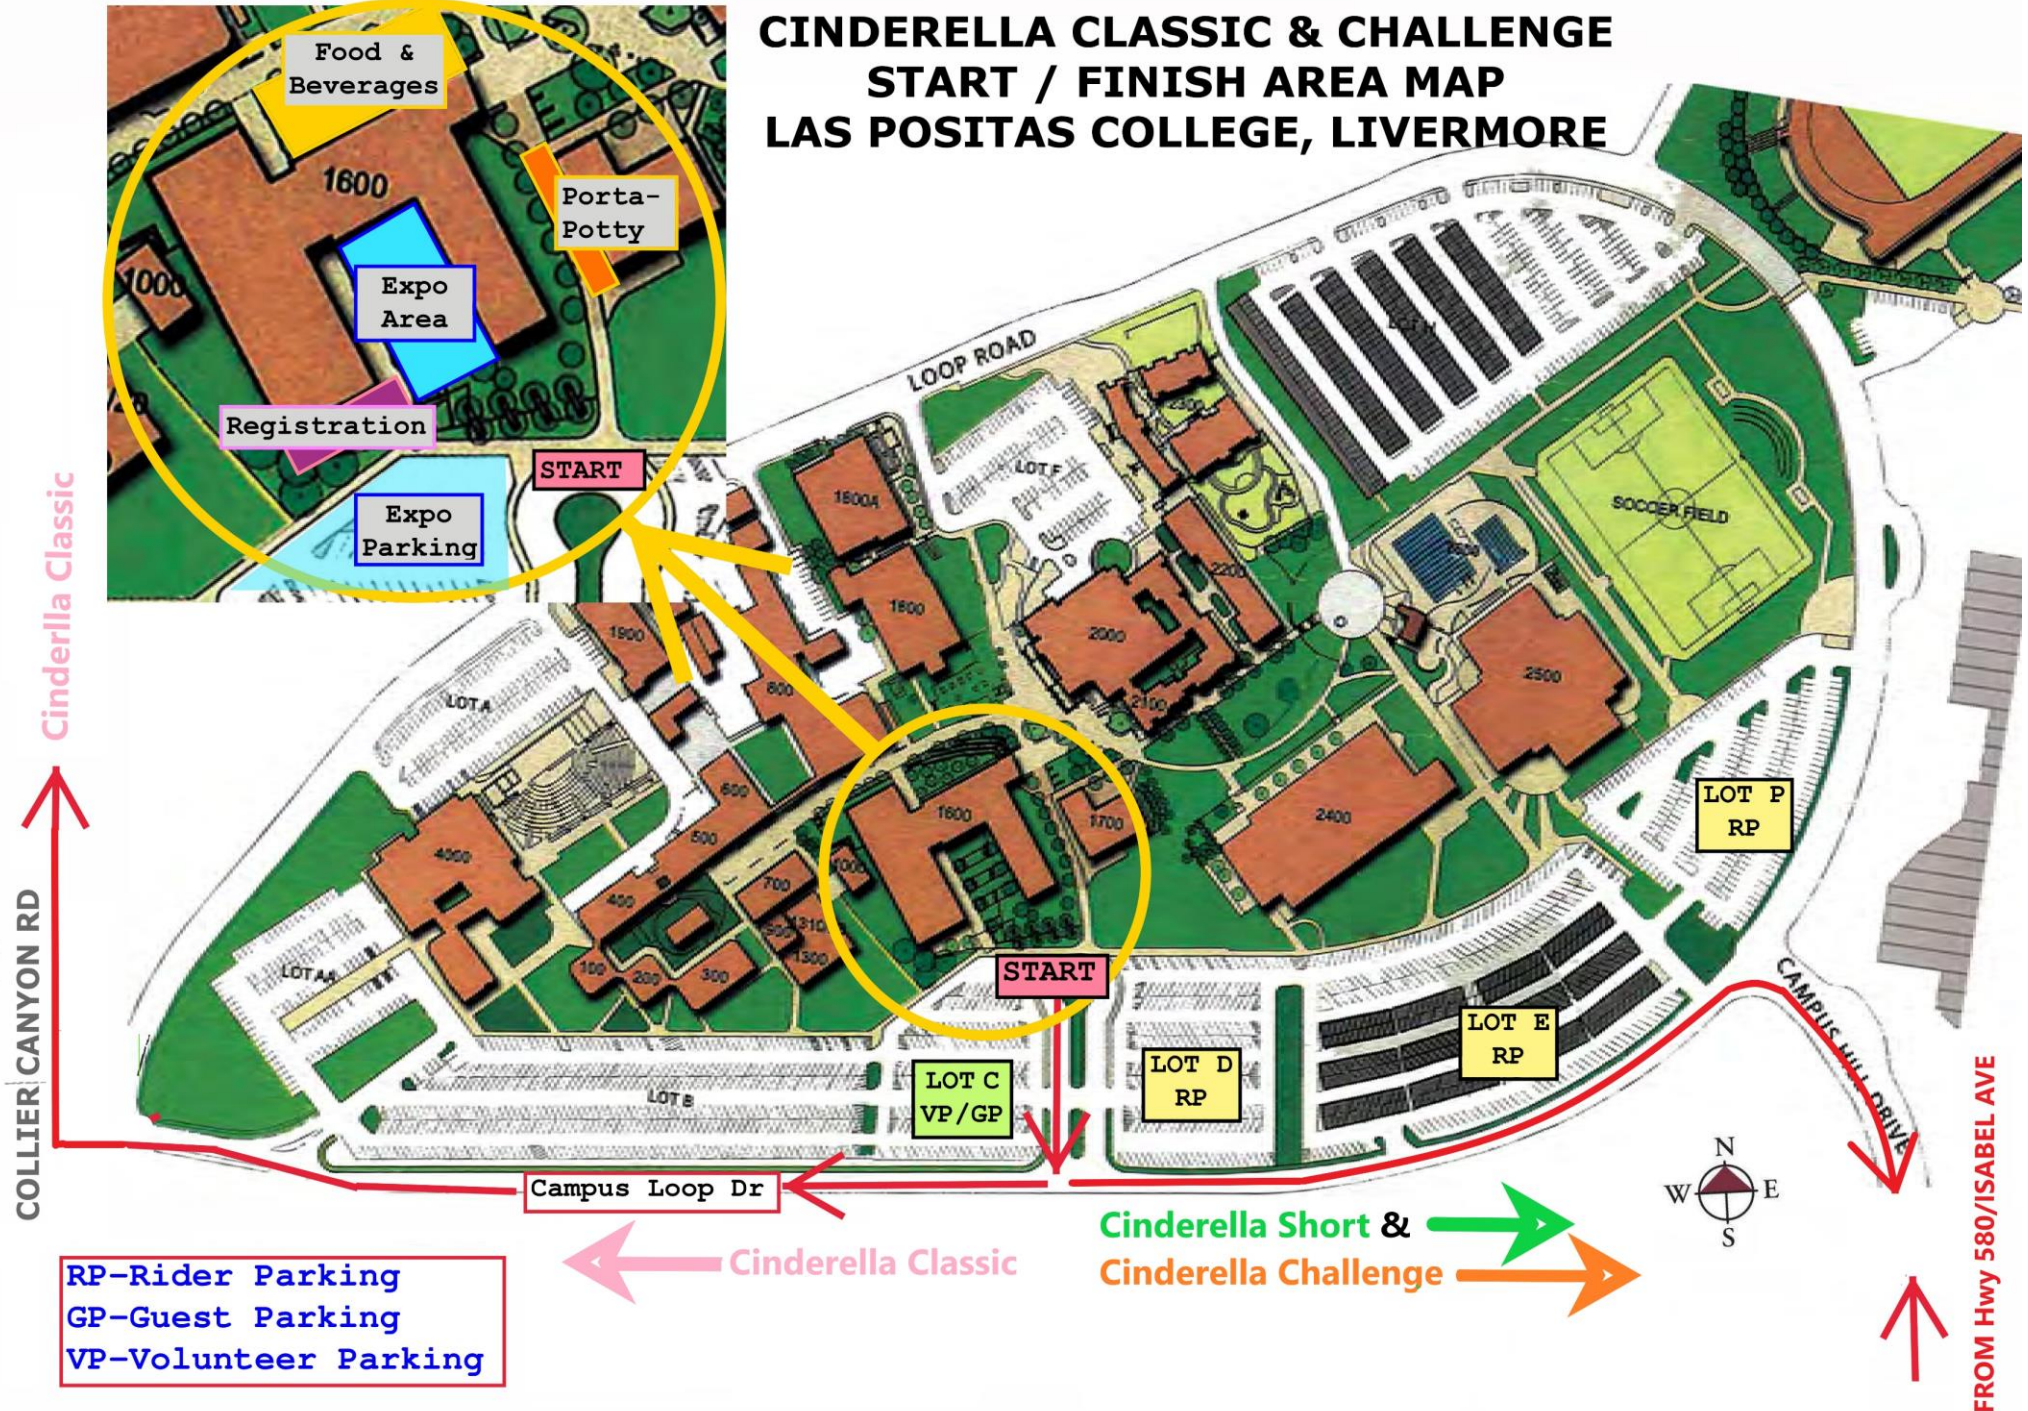

CINDERELLA CLASSIC & CHALLENGE START / FINISH AREA MAP LAS POSITAS COLLEGE, LIVERMORE

Cinderella Classic

COLLIER CANYON RD

RP-Rider Parking
GP-Guest Parking
VP-Volunteer Parking

Campus Loop Dr

Cinderella Classic

Cinderella Short &
Cinderella Challenge

FROM Hwy 580/ISABEL AVE