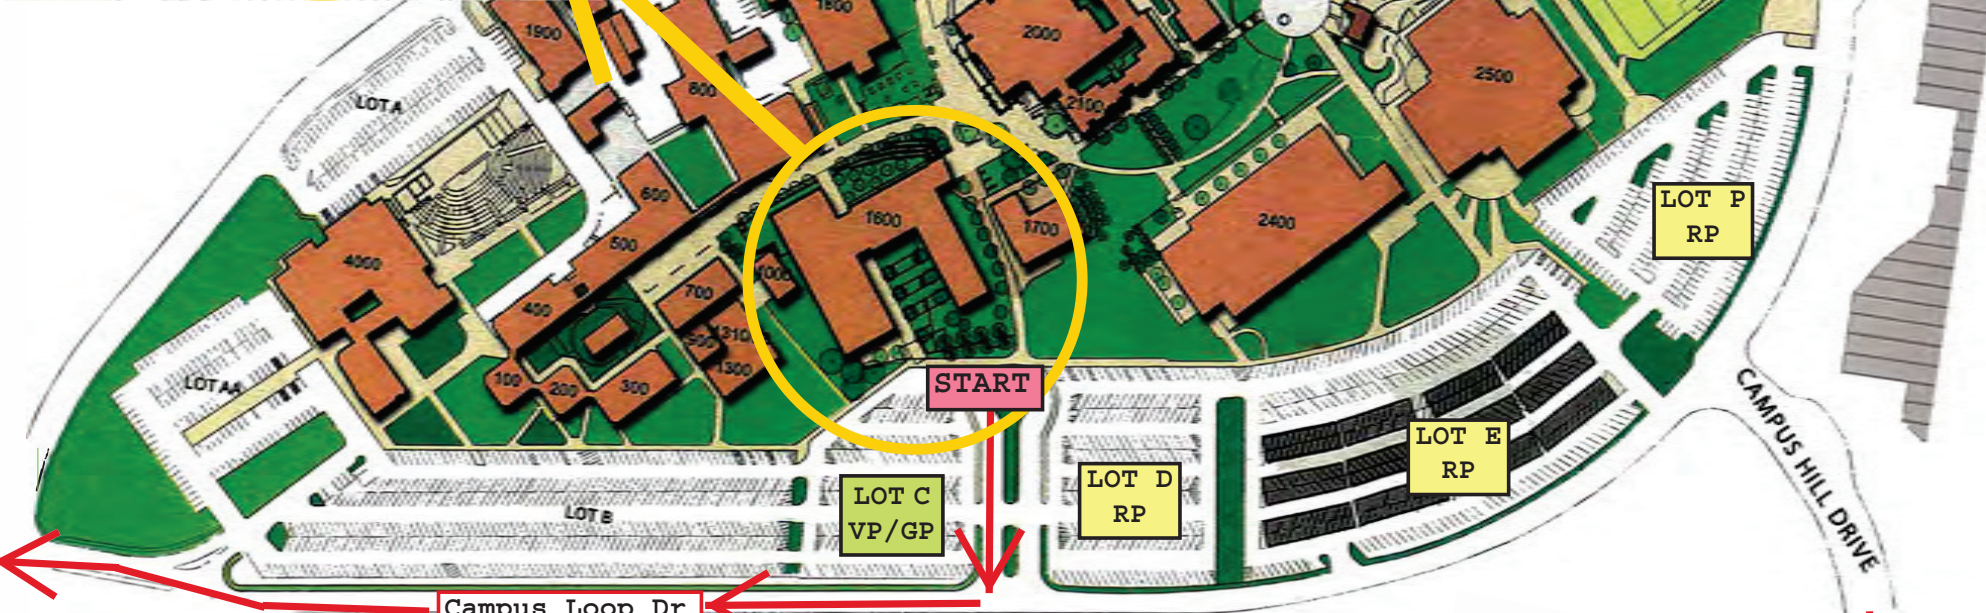

# CINDERELLA CLASSIC & CHALLENGE START / FINISH AREA MAP LAS POSITAS COLLEGE, LIVERMORE

Cinderella Classic & Challenge Routes

COLLIER CANYON RD

Cinderella Short Route Only

Campus Loop Dr

RP-Rider Parking  
GP-Guest Parking  
VP-Volunteer Parking

FROM HWY 580/  
ISABEL AVE