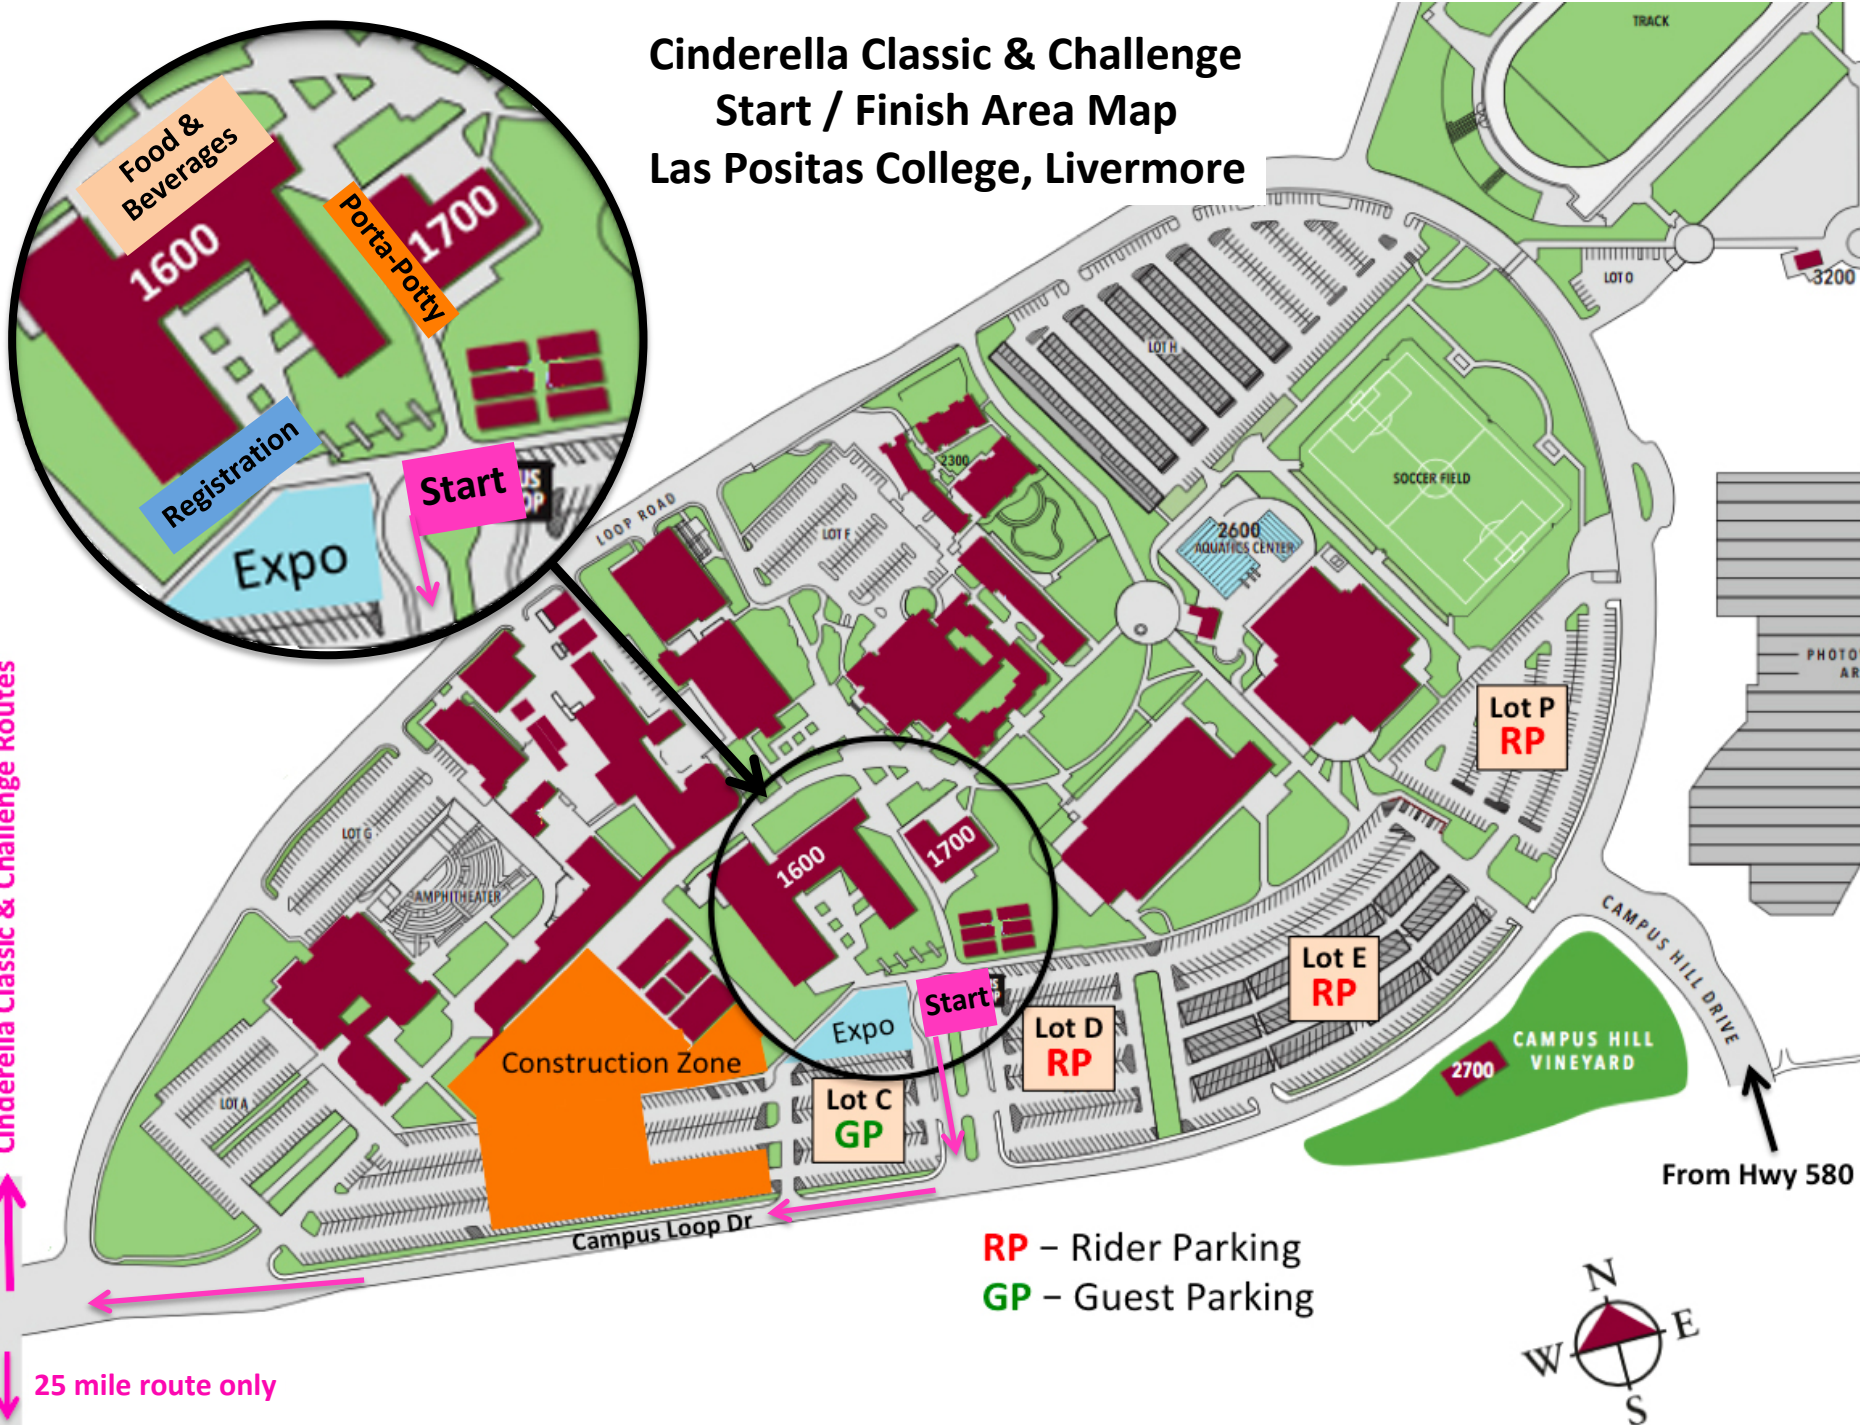

Cinderella Classic & Challenge Start / Finish Area Map Las Positas College, Livermore

Cinderella Classic & Challenge Routes

COLLIER CANYON ROAD

25 mile route only

RP – Rider Parking
GP – Guest Parking